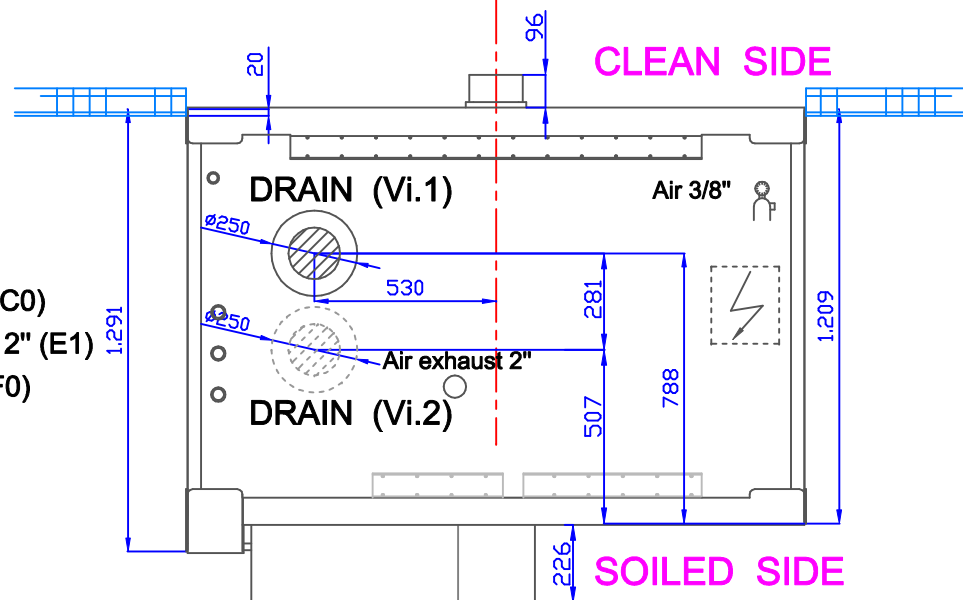

ST 3/4"
 HW 5/4"
 RW 5/4"
 CS 5/4"

Steam 3/4" (VA)

Hot Water 5/4"- 2" (EC0)

Recovery Water 5/4"- 2" (E1)

Cold Soft 5/4"- 2" (EF0)

CLEAN SIDE

SOILED SIDE

Dooren 103, B-1785 Merchtem (Belgium)
 ☎ +32 (0)52-38.16.16 📠 +32 (0)52-38.16.17
 e-mail : info@unica-online.be

UNICA 75/3 Med. - 8xx
 - Double Drain Valve

11092012